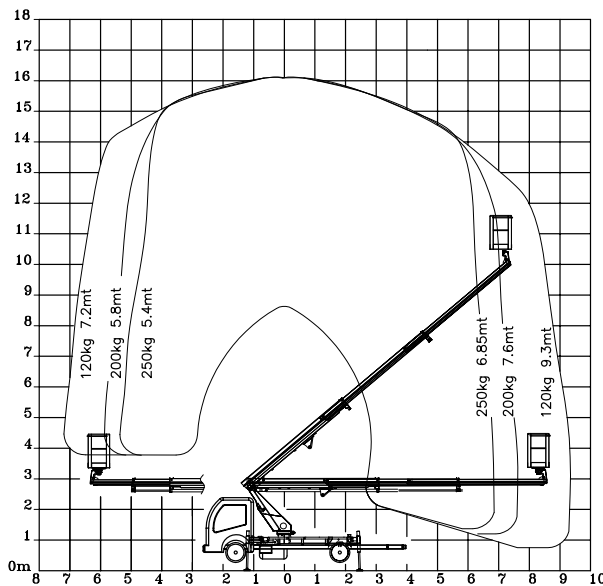

The range of **RUTHMANNECOLINE** truck mounted aerial platforms offers telescopic models with 16m and 18m and articulating models up to 20m working height. All models offer various features.

ECOLINE truck platforms are good and favorable in pricing, and provide an optimal balance of working height, outreach and overall weight in the 'low budget' sector.

The **RUTHMANNSERVICE** guarantees top after-sales service.

ECOLINE 160

	16,00 m
	9,20 m
	360°
	90°
	1,30 x 0,70 m
	250 kg
	2,76 m
	6,21 m
	3.500 kg
	2,90 m

ECOLINE 180

	18,00 m
	9,20 m
	360°
	90°
	1,30 x 0,70 m
	250 kg
	2,76 m
	6,79 m
	3.500 kg
	3,40 m

ECOLINE R/RS 200

	20,00 m
	10,70 m
	360°
	80°
	1,30 x 0,70 m
	250 kg
	2,34 m
	6,68 m
	3.500 kg
	3,40 m
	110°

STEIGER®

BLUELIFT

RUTHMANN Italia S.r.l.

Via Santa Maria del piano di Sotto 91/B
47854 Montescudo (RN)
ITALY