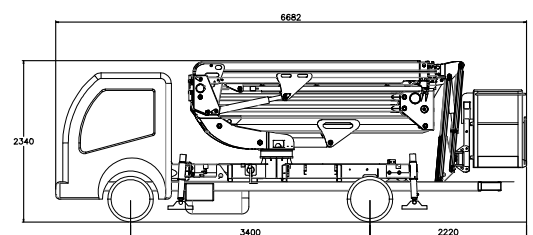

The range of **RUTHMANNECOLINE** truck mounted aerial platforms offers telescopic models with 16m and 18m and articulating models up to 20m working height. All models offer various features.

ECOLINE truck platforms are good and favorable in pricing, and provide an optimal balance of working height, outreach and overall weight in the 'low budget' sector.

The **RUTHMANNSERVICE** guarantees top after-sales service.

ECOLINE 160

	16,00 m
	9,20 m
	360°
	90°
	1,30 x 0,70 m
	250 kg
	2,76 m
	6,21 m
	3.500 kg
	2,90 m

ECOLINE 180

	18,00 m
	9,20 m
	360°
	90°
	1,30 x 0,70 m
	250 kg
	2,76 m
	6,79 m
	3.500 kg
	3,40 m

ECOLINE R/RS 200

	20,00 m
	10,70 m
	360°
	80°
	1,30 x 0,70 m
	250 kg
	2,34 m
	6,68 m
	3.500 kg
	3,40 m
	110°

STEIGER®

BLUELIFT

RUTHMANN Italia S.r.l.

Via Santa Maria del piano di Sotto 91/B
47854 Montescudo (RN)
ITALY