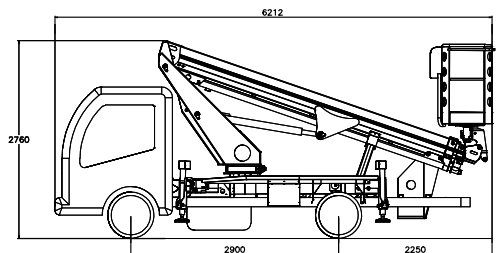

The range of **RUTHMANNECOLINE** truck mounted aerial platforms offers telescopic models with 16m and 18m and articulating models up to 20m working height. All models offer various features.

ECOLINE truck platforms are good and favorable in pricing, and provide an optimal balance of working height, outreach and overall weight in the 'low budget' sector.

The **RUTHMANNSERVICE** guarantees top after-sales service.

ECOLINE 160

	16,00 m
	9,20 m
	360°
	90°
	1,30 x 0,70 m
	250 kg
	2,76 m
	6,21 m
	3.500 kg
	2,90 m

ECOLINE 180

	18,00 m
	9,20 m
	360°
	90°
	1,30 x 0,70 m
	250 kg
	2,76 m
	6,79 m
	3.500 kg
	3,40 m

ECOLINE R/RS 200

	20,00 m
	10,70 m
	360°
	80°
	1,30 x 0,70 m
	250 kg
	2,34 m
	6,68 m
	3.500 kg
	3,40 m
	110°

STEIGER®

BLUELIFT

RUTHMANN Italia S.r.l.

Via Santa Maria del piano di Sotto 91/B
47854 Montescudo (RN)
ITALY