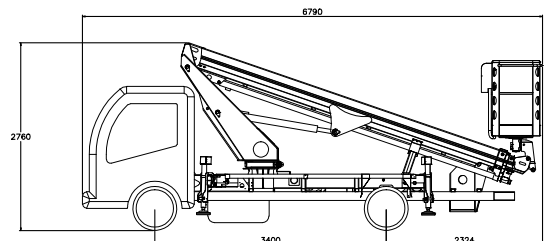

The range of **RUTHMANNECOLINE** truck mounted aerial platforms offers telescopic models with 16m and 18m and articulating models up to 20m working height. All models offer various features.

ECOLINE truck platforms are good and favorable in pricing, and provide an optimal balance of working height, outreach and overall weight in the 'low budget' sector.

The **RUTHMANNSERVICE** guarantees top after-sales service.

ECOLINE 160

	16,00 m
	9,20 m
	360°
	90°
	1,30 x 0,70 m
	250 kg
	2,76 m
	6,21 m
	3.500 kg
	2,90 m

ECOLINE 180

	18,00 m
	9,20 m
	360°
	90°
	1,30 x 0,70 m
	250 kg
	2,76 m
	6,79 m
	3.500 kg
	3,40 m

ECOLINE R/RS 200

	20,00 m
	10,70 m
	360°
	80°
	1,30 x 0,70 m
	250 kg
	2,34 m
	6,68 m
	3.500 kg
	3,40 m
	110°

STEIGER®

BLUELIFT

RUTHMANN Italia S.r.l.

Via Santa Maria del piano di Sotto 91/B
47854 Montescudo (RN)
ITALY