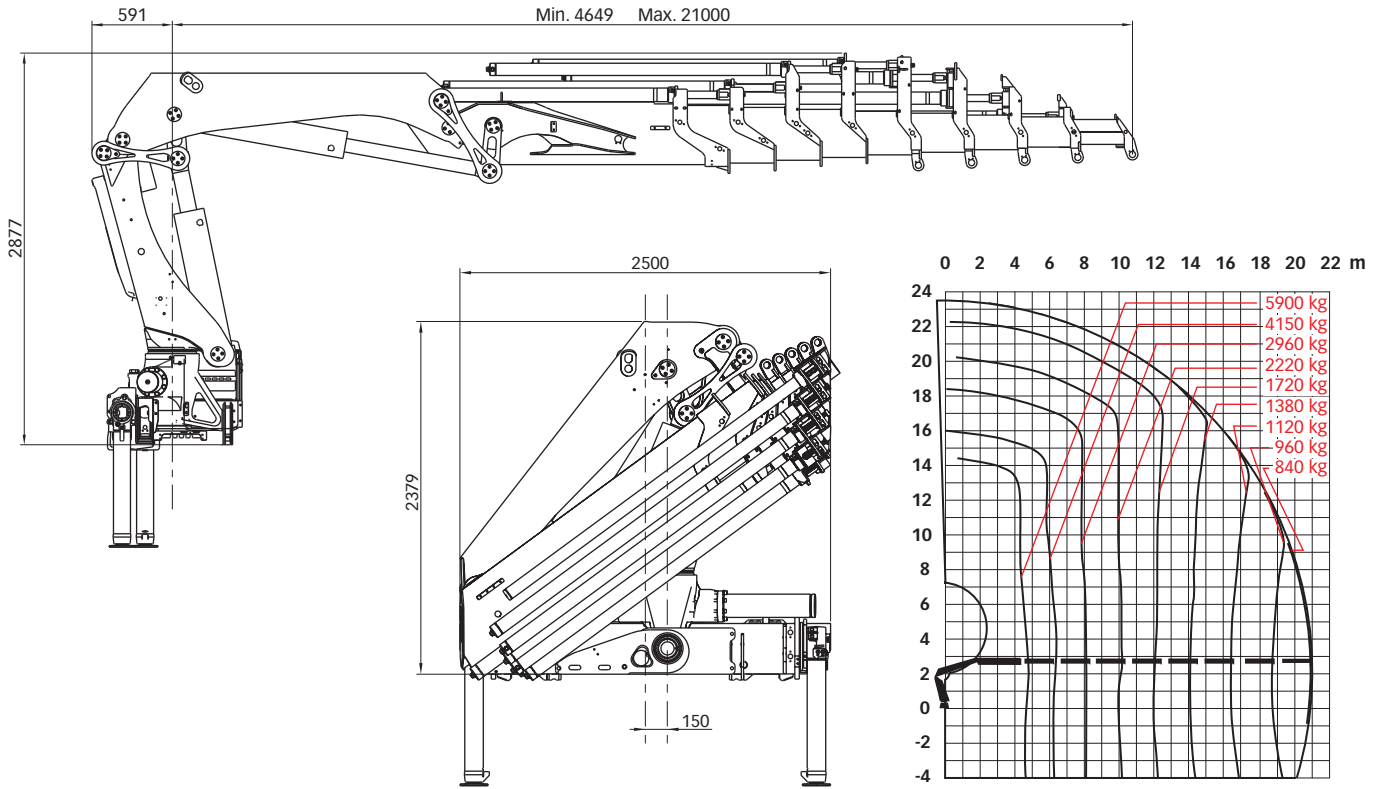

Hiab XS 322

Range 27-32 tm

Hiab XS 322 Basic data

Technical data	EP-2 HiPro	EP-5 HiPro	E-6 HiPro	E-8 HiPro
Max. lifting capacity (kNm)	287	270	262	252
Outreach - hydraulic extensions (m)	8.0	15.1	16.2	21.0
Outreach - manual extensions (m)	12.7	17.5	20.1	22.6
Outreach - Jib (m)	-	-	26.2	-
Outreach / Lifting capacity, standard (m / kg)	3.0 / 10000	2.9 / 10000	3.1 / 9100	3.1 / 8800
	4.2 / 7500	4.5 / 6600	4.5 / 6400	4.7 / 5900
	5.9 / 5400	6.2 / 4650	6.1 / 4500	6.3 / 4150
	7.9 / 4000	8.2 / 3350	7.9 / 3300	8.1 / 2960
	-	10.4 / 2560	9.8 / 2540	10.0 / 2220
	-	12.7 / 2040	11.8 / 2020	12.0 / 1720
	-	15.0 / 1720	13.9 / 1680	14.1 / 1380
	-	-	16.1 / 1420	16.3 / 1120
	-	-	-	18.6 / 960
	-	-	-	20.9 / 840
Outreach / Lifting capacity, with Jib (m / kg)	-	-	19.2 / 510	-
	-	-	20.7 / 450	-
	-	-	22.4 / 400	-
	-	-	24.2 / 360	-
	-	-	26.1 / 320	-
Slewing angle	420°	420°	420°	420°
Height in folded position (mm)	2379	2379	2379	2379
Width in folded position (mm)	2500	2500	2500	2500
Installation space needed (mm)	1120	1252	1319	1281
Weight - "standard" crane without stabilizers (kg)	2970	3540	3780	4070
Weight - stabilizer equipment (kg)	500 - 581	500 - 581	500 - 581	500 - 581
Weight - jib (kg)	-	-	760	-

Hiab XS 322 E-8 HiPro

Hiab XS 322 E-6 HiPro jib 70X-4

Disclaimer. Hiab cranes have been built to meet the highest standards of safety and service life and have been thoroughly tested. Strength calculations for this model have been carried out in accordance with EN13001 in fatigue class S1. Cargotec's certified Quality Assurance System complies with ISO 9001. Some of the items in our literature may be extra equipment. Certain applications may require an official permit. We reserve the right to change technical specifications without prior notice. Hiab cranes produced for EU-countries are CE-marked and comply with the European Standard EN 12999.