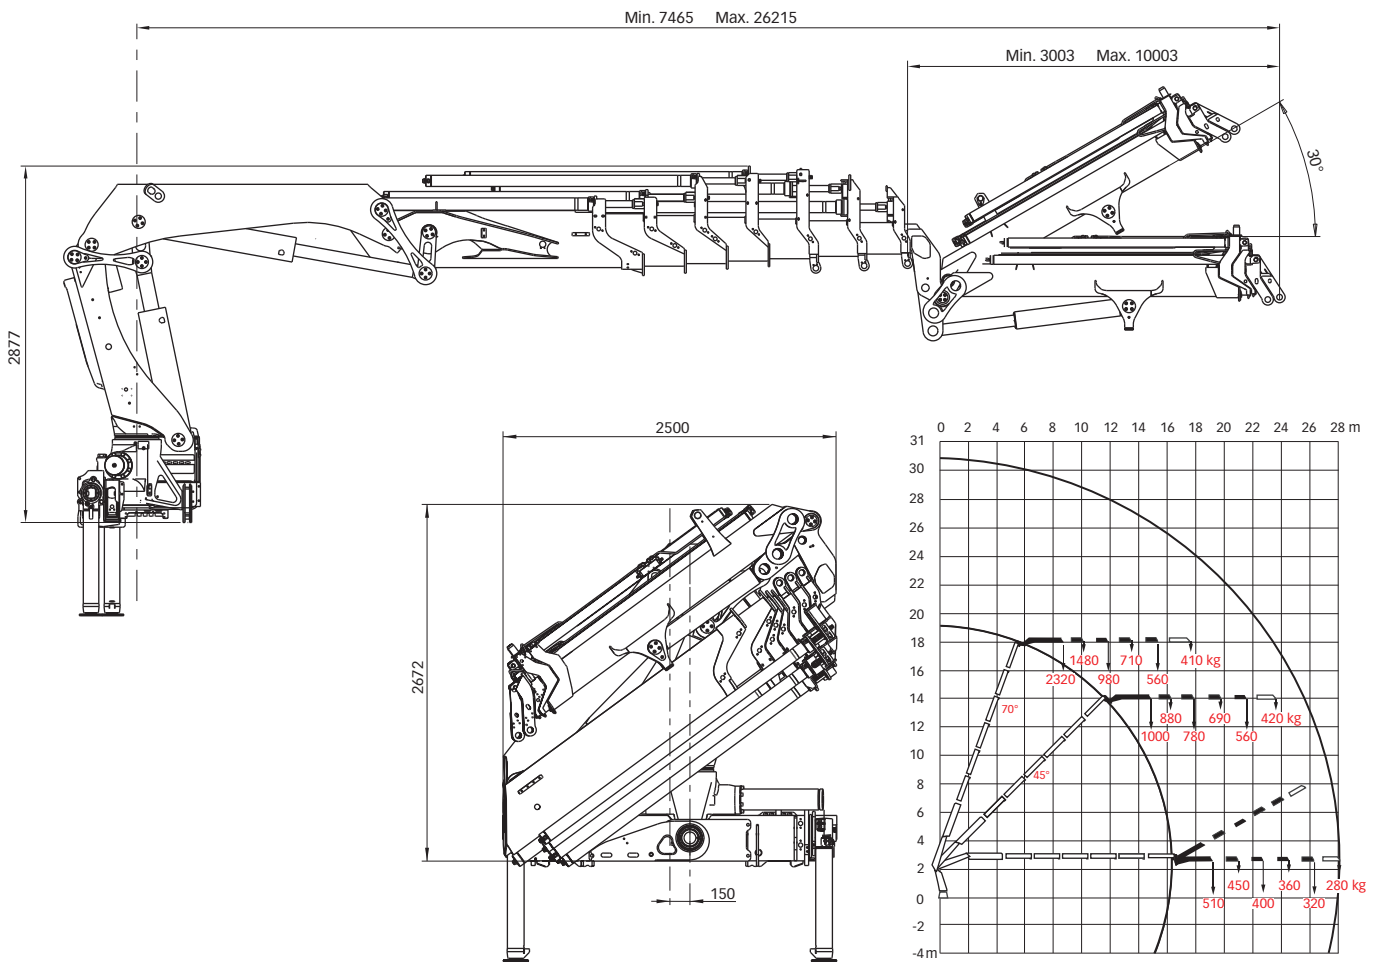

Hiab XS 322

Range 27-32 tm

Hiab XS 322 Basic data

Technical data	EP-2 HiPro	EP-5 HiPro	E-6 HiPro	E-8 HiPro
Max. lifting capacity (kNm)	287	270	262	252
Outreach - hydraulic extensions (m)	8.0	15.1	16.2	21.0
Outreach - manual extensions (m)	12.7	17.5	20.1	22.6
Outreach - Jib (m)	-	-	26.2	-
Outreach / Lifting capacity, standard (m / kg)	3.0 / 10000	2.9 / 10000	3.1 / 9100	3.1 / 8800
	4.2 / 7500	4.5 / 6600	4.5 / 6400	4.7 / 5900
	5.9 / 5400	6.2 / 4650	6.1 / 4500	6.3 / 4150
	7.9 / 4000	8.2 / 3350	7.9 / 3300	8.1 / 2960
	-	10.4 / 2560	9.8 / 2540	10.0 / 2220
	-	12.7 / 2040	11.8 / 2020	12.0 / 1720
	-	15.0 / 1720	13.9 / 1680	14.1 / 1380
	-	-	16.1 / 1420	16.3 / 1120
	-	-	-	18.6 / 960
	-	-	-	20.9 / 840
Outreach / Lifting capacity, with Jib (m / kg)	-	-	19.2 / 510	-
	-	-	20.7 / 450	-
	-	-	22.4 / 400	-
	-	-	24.2 / 360	-
	-	-	26.1 / 320	-
Slewing angle	420°	420°	420°	420°
Height in folded position (mm)	2379	2379	2379	2379
Width in folded position (mm)	2500	2500	2500	2500
Installation space needed (mm)	1120	1252	1319	1281
Weight - "standard" crane without stabilizers (kg)	2970	3540	3780	4070
Weight - stabilizer equipment (kg)	500 - 581	500 - 581	500 - 581	500 - 581
Weight - jib (kg)	-	-	760	-

Hiab XS 322 E-8 HiPro

Hiab XS 322 E-6 HiPro jib 70X-4

Disclaimer. Hiab cranes have been built to meet the highest standards of safety and service life and have been thoroughly tested. Strength calculations for this model have been carried out in accordance with EN13001 in fatigue class S1. Cargotec's certified Quality Assurance System complies with ISO 9001. Some of the items in our literature may be extra equipment. Certain applications may require an official permit. We reserve the right to change technical specifications without prior notice. Hiab cranes produced for EU-countries are CE-marked and comply with the European Standard EN 12999.