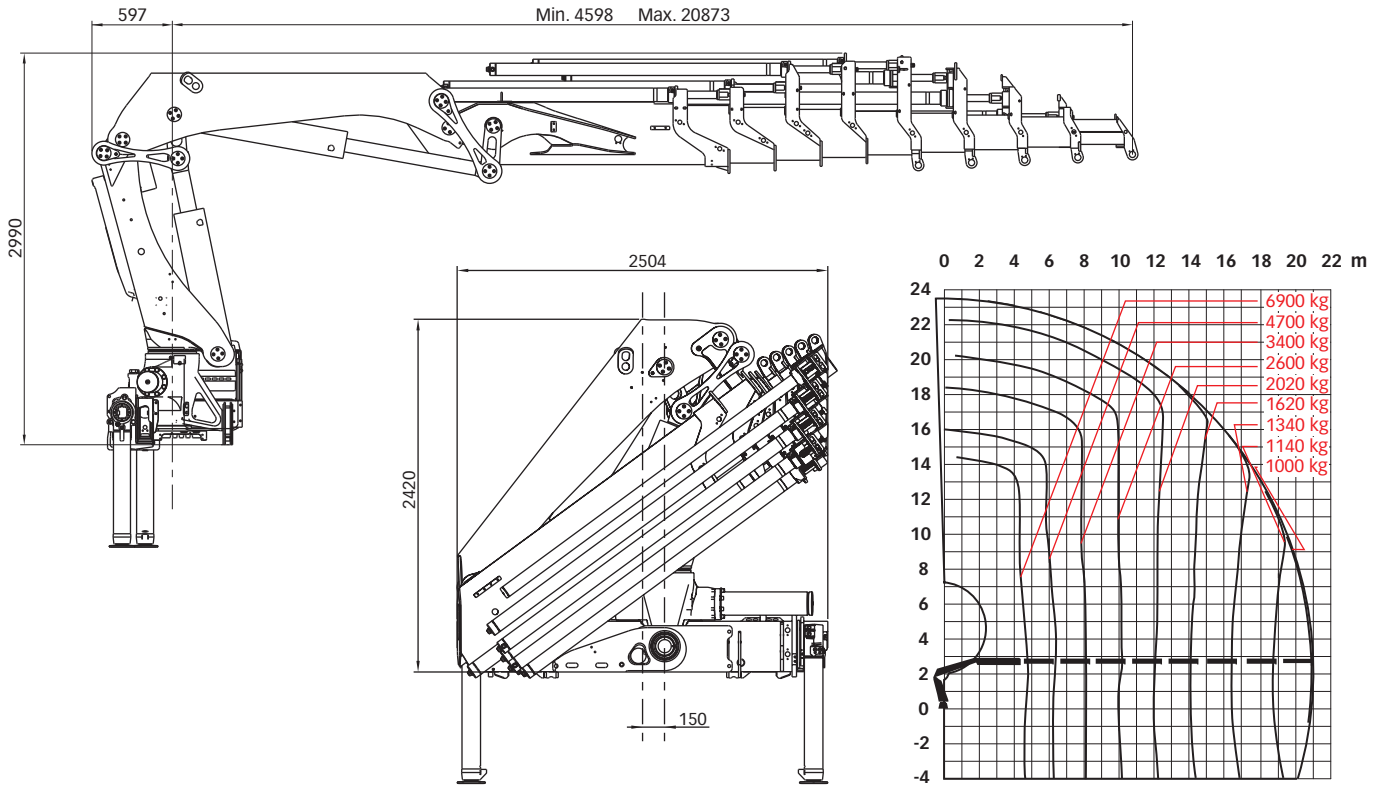

Hiab XS 377

Range 33-37 tm

Hiab XS 377 Basic data

Technical data	EP-2 HiPro	EP-5 HiPro	E-6 HiPro	E-8 HiPro
Max. lifting capacity (kNm)	325	307	297	287
Outreach - hydraulic extensions (m)	8.0	15.0	16.1	20.9
Outreach - manual extensions (m)	12.6	17.4	20.0	22.5
Outreach - Jib (m)	-	-	26.1	-
Outreach / Lifting capacity, standard (m / kg)	3.5 / 10000	3.2 / 10000	3.2 / 10000	3.1 / 10000
	4.2 / 8500	4.4 / 7700	4.4 / 7500	4.6 / 6900
	5.9 / 6000	6.2 / 5300	6.1 / 5100	6.3 / 4700
	7.9 / 4550	8.2 / 3850	7.9 / 3750	8.1 / 3400
	-	10.4 / 2940	9.7 / 2940	9.9 / 2600
	-	12.7 / 2360	11.7 / 2360	11.9 / 2020
	-	15.0 / 1980	13.8 / 1940	14.0 / 1620
	-	-	16.0 / 1660	16.2 / 1340
	-	-	-	18.5 / 1140
	-	-	-	20.8 / 1000
Outreach / Lifting capacity, with Jib (m / kg)	-	-	19.1 / 690	-
	-	-	20.6 / 610	-
	-	-	22.3 / 550	-
	-	-	24.1 / 500	-
	-	-	26.0 / 450	-
Slewing angle	420°	420°	420°	420°
Height in folded position (mm)	2420	2420	2420	2420
Width in folded position (mm)	2502	2502	2504	2504
Installation space needed (mm)	1117	1248	1315	1275
Weight - "standard" crane without stabilizers (kg)	3211	3814	4075	4382
Weight - stabilizer equipment (kg)	515 - 614	515 - 614	515 - 614	515 - 614
Weight - jib (kg)	-	-	770	-

Hiab XS 377 E-8 HiPro

Hiab XS 377 E-6 HiPro jib 70X-4

Disclaimer. Hiab cranes have been built to meet the highest standards of safety and service life and have been thoroughly tested. Strength calculations for this model have been carried out in accordance with EN13001 in fatigue class S1. Cargotec's certified Quality Assurance System complies with ISO 9001. Some of the items in our literature may be extra equipment. Certain applications may require an official permit. We reserve the right to change technical specifications without prior notice. Hiab cranes produced for EU-countries are CE-marked and comply with the European Standard EN 12999.