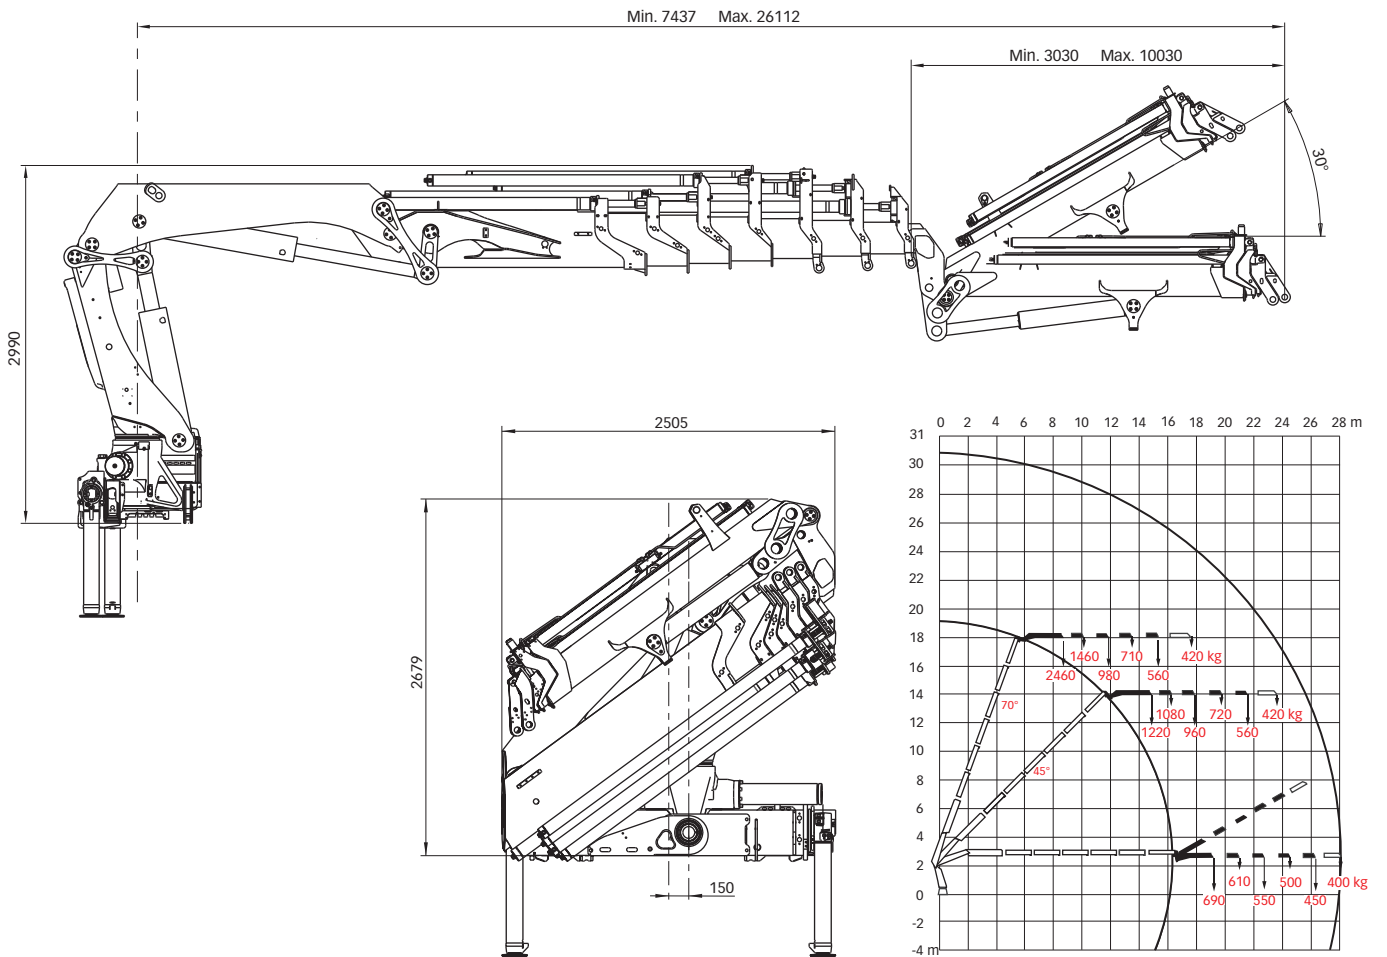

Hiab XS 377

Range 33-37 tm

Hiab XS 377 Basic data

Technical data	EP-2 HiPro	EP-5 HiPro	E-6 HiPro	E-8 HiPro
Max. lifting capacity (kNm)	325	307	297	287
Outreach - hydraulic extensions (m)	8.0	15.0	16.1	20.9
Outreach - manual extensions (m)	12.6	17.4	20.0	22.5
Outreach - Jib (m)	-	-	26.1	-
Outreach / Lifting capacity, standard (m / kg)	3.5 / 10000	3.2 / 10000	3.2 / 10000	3.1 / 10000
	4.2 / 8500	4.4 / 7700	4.4 / 7500	4.6 / 6900
	5.9 / 6000	6.2 / 5300	6.1 / 5100	6.3 / 4700
	7.9 / 4550	8.2 / 3850	7.9 / 3750	8.1 / 3400
	-	10.4 / 2940	9.7 / 2940	9.9 / 2600
	-	12.7 / 2360	11.7 / 2360	11.9 / 2020
	-	15.0 / 1980	13.8 / 1940	14.0 / 1620
	-	-	16.0 / 1660	16.2 / 1340
	-	-	-	18.5 / 1140
	-	-	-	20.8 / 1000
Outreach / Lifting capacity, with Jib (m / kg)	-	-	19.1 / 690	-
	-	-	20.6 / 610	-
	-	-	22.3 / 550	-
	-	-	24.1 / 500	-
	-	-	26.0 / 450	-
Slewing angle	420°	420°	420°	420°
Height in folded position (mm)	2420	2420	2420	2420
Width in folded position (mm)	2502	2502	2504	2504
Installation space needed (mm)	1117	1248	1315	1275
Weight - "standard" crane without stabilizers (kg)	3211	3814	4075	4382
Weight - stabilizer equipment (kg)	515 - 614	515 - 614	515 - 614	515 - 614
Weight - jib (kg)	-	-	770	-

Hiab XS 377 E-8 HiPro

Hiab XS 377 E-6 HiPro jib 70X-4

Disclaimer. Hiab cranes have been built to meet the highest standards of safety and service life and have been thoroughly tested. Strength calculations for this model have been carried out in accordance with EN13001 in fatigue class S1. Cargotec's certified Quality Assurance System complies with ISO 9001. Some of the items in our literature may be extra equipment. Certain applications may require an official permit. We reserve the right to change technical specifications without prior notice. Hiab cranes produced for EU-countries are CE-marked and comply with the European Standard EN 12999.